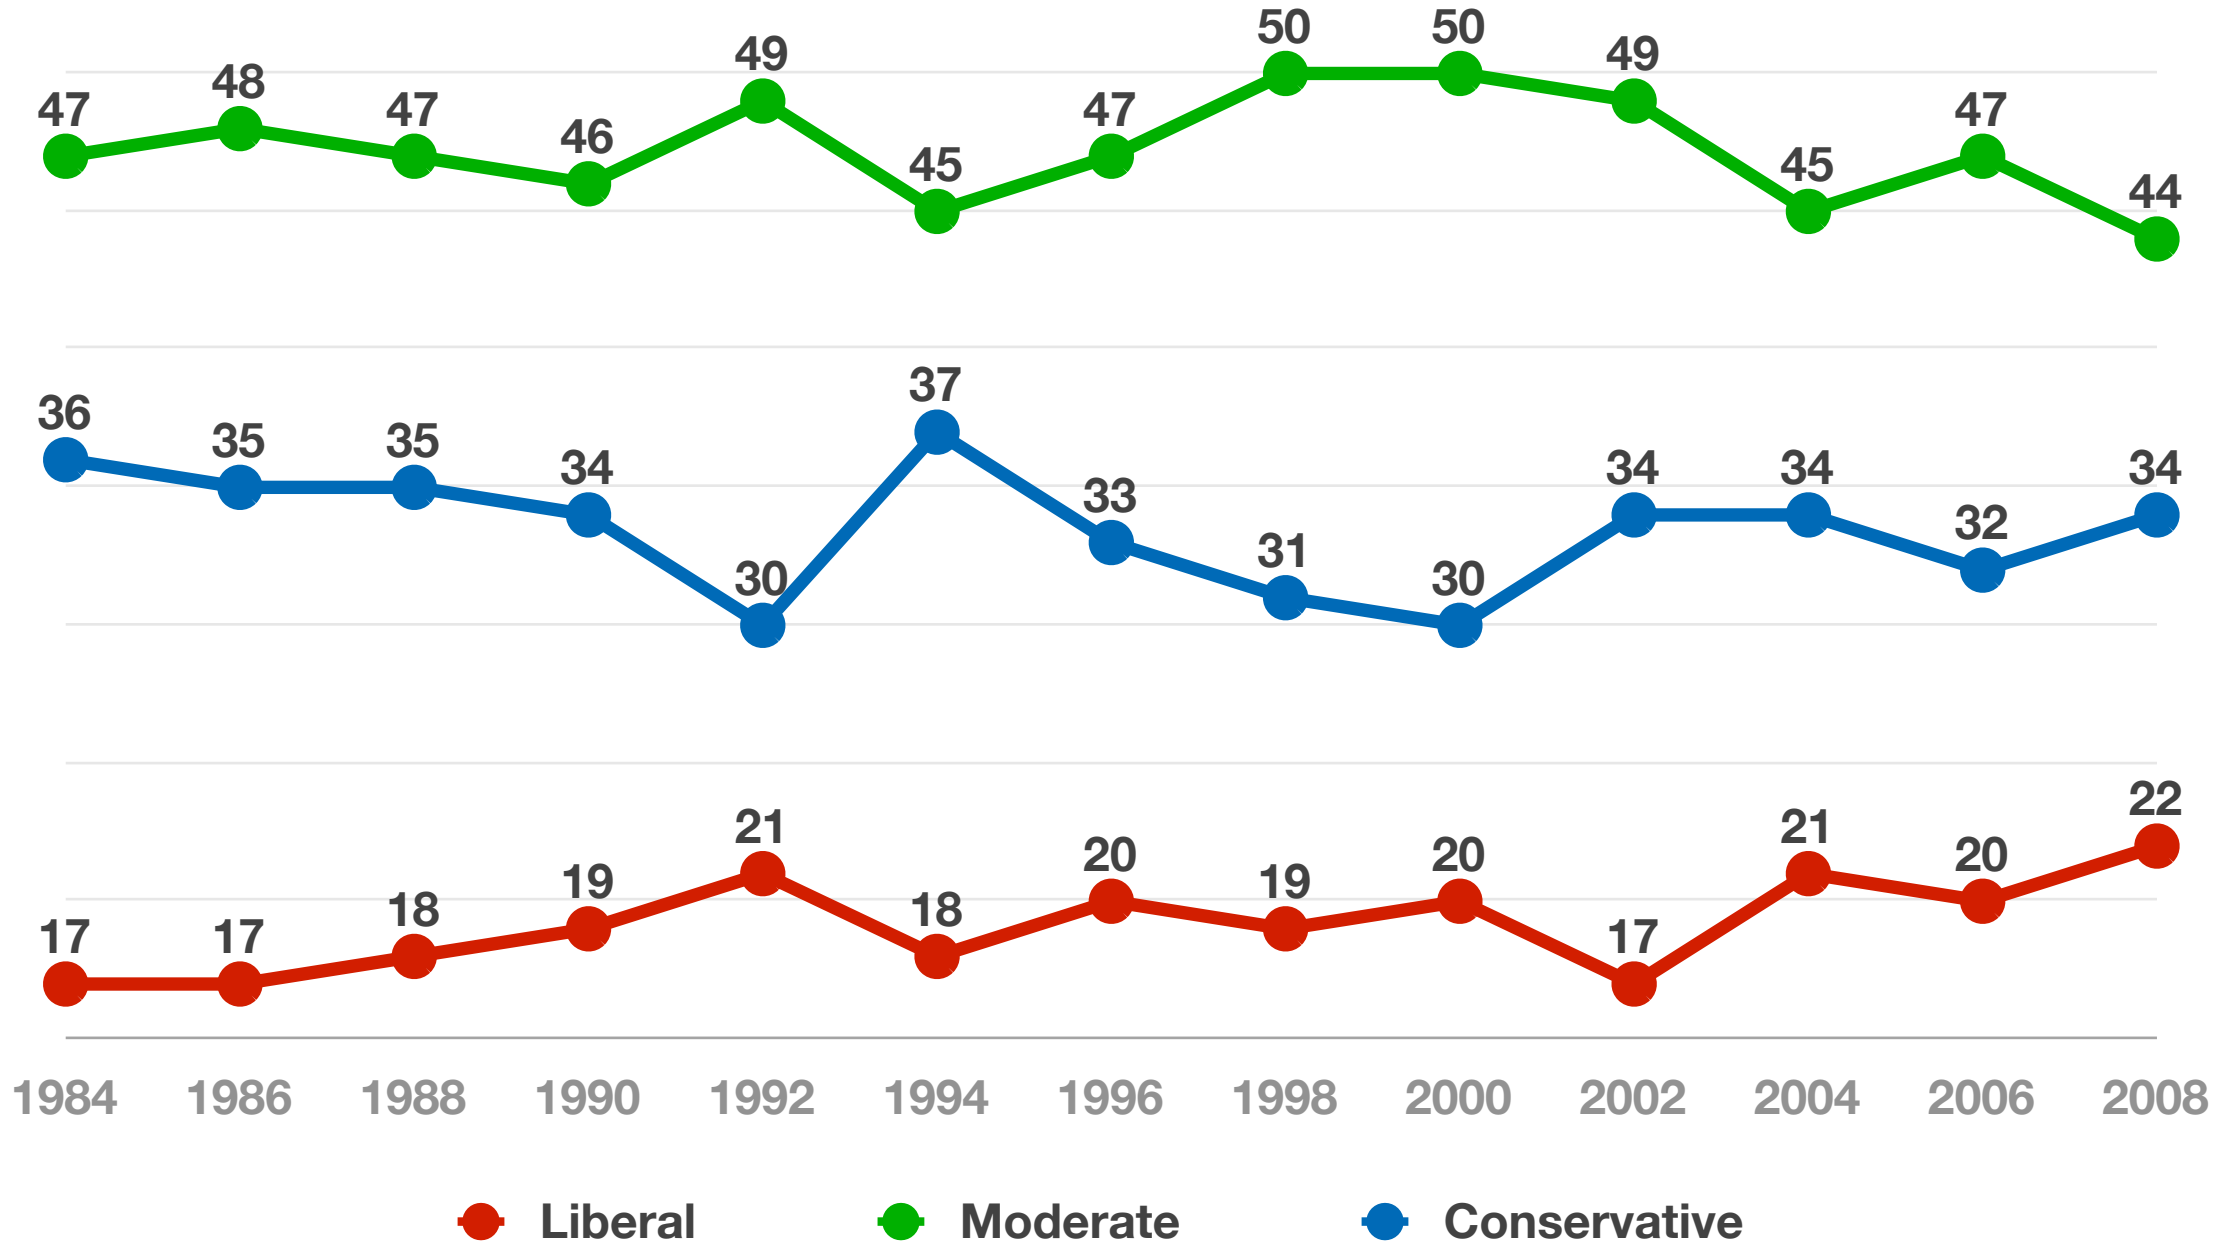

Ideology 1984-2008 (Exit Polls - House)

Party ID 1984-2008 (Exit Polls - House)